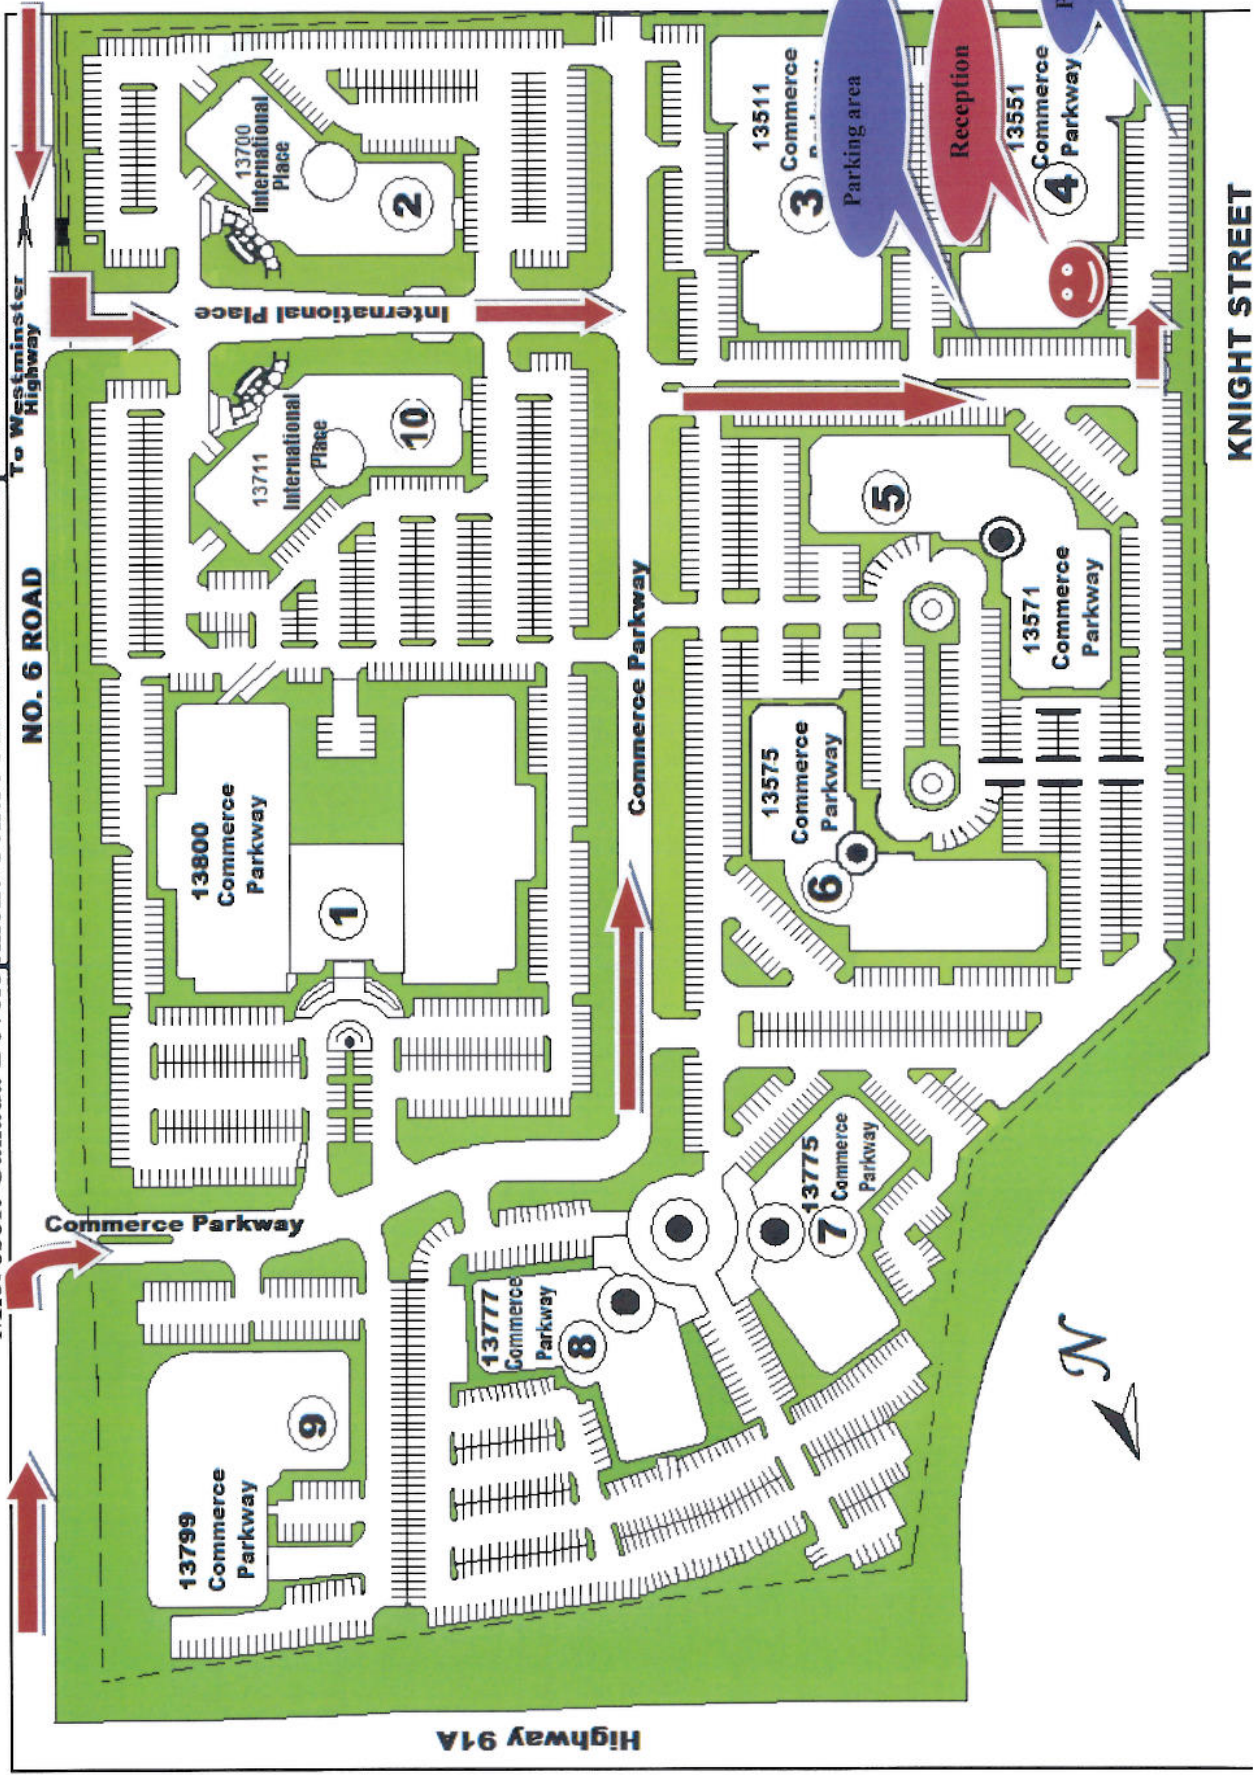

Microsoft Canada Development Centre MPR EVENT - Map to location

KNIGHT STREET

Highway 91A